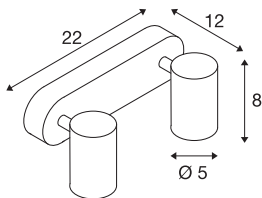

HELIA

wall and ceiling light, double-headed, LED, 3000K, 35°, white

The functional HELIA wall and ceiling light consists of an aluminium structure that is optionally available with a black or white housing. The lamp heads can also be rotated and swivelled. Thanks to the built-in Premium LED, the twin-headed HELIA luminaire is ready for direct connection to the 230V mains power supply.

TECHNICAL DATA

Item no.:	156511
Primary nominal voltage	220-240V ~50/60Hz mA/V
Secondary power / secondary voltage	500 mA/V
Vertical tilting range	90 °
Horizontal rotation range	350 °
Length	22.0 cm
Width	9.0 cm
Height	11.9 cm
Net weight	0.759 kg
Gross weight	0.93 kg
IP Code	IP 20
Safety class	I
Assembly	Surface
Assembly details	Ceiling, Wall
Dimming technology	Leading edge
Wattage	18 W
Lumen	1200 lm
Colour temperature	3000 Kelvin
Beam angle	35 °
Color	white
CRI	>90
Binning	6