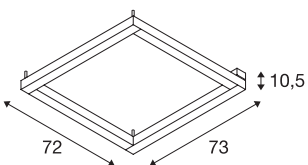

## OPEN GRILL

wall and ceiling light, double-headed, LED, 3000K, square, black, 8x7,5W

The OPEN GRILL wall and ceiling light is a professional luminaire for surface mounting. Within its rectangular frame there are eight LEDs each with 7.5W of power. Both rotating elements make the luminaire so special. This luminaire is ready to be directly connected to the 230V mains supply.

## TECHNICAL DATA

Item no.:	157660
Lamps included	0
Number of different light outlets	1
Primary nominal voltage	220-240V ~50/60Hz mA/V
Secondary power / secondary voltage	1750 mA/V
Vertical tilting range	270 °
Length	73.0 cm
Width	72.0 cm
Height	10.5 cm
Net weight	5.182 kg
Gross weight	6.791 kg
IP Code	IP 20
Safety class	I
Assembly	Surface
Assembly details	Ceiling,Wall
Wattage	58 W
Lumen	4500 lm
Colour temperature	3000 Kelvin
Beam angle	120 °
Color	black
CRI	>80
Binning	4