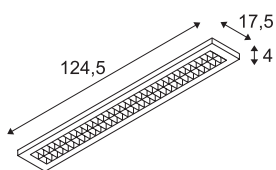

RASTO

ceiling light, LED, 3000K, white, L/W/H 124.5/17.5/4 cm, 4100lm, can be converted to a pendant, 36 W

The elongated RASTO LED surface-mounted ceiling light with a white painted light body impresses with its clear design and effective lighting properties. The luminaire is fitted with a high-gloss reflector which thus provides a downward radiating, glare-free light for use in offices, corridors, conference rooms and much more. Thanks to the pre-installed LED driver, the RASTO LED surface-mounted ceiling light is ready for direct connection to the 230V mains supply. A suspension set is available as an accessory. This luminaire contains six built-in 9.3W LED lamps.

TECHNICAL DATA

Item no.:	158961
Lamps included	0
Number of different light outlets	1
Primary nominal voltage	230-240V ~50/60Hz mA/V
Secondary power / secondary voltage	700 mA/V
Length	124.5 cm
Width	17.5 cm
Height	4.0 cm
Net weight	2.977 kg
Gross weight	4.641 kg
IP Code	IP 20
Safety class	I
Assembly	Surface
Assembly details	Ceiling with Acc.
Wattage	36 W
Lumen	4100 lm
Colour temperature	3000 Kelvin
Beam angle	85 °
Color	white
CRI	>80
UGR ≤	19
LXXBXX data	70/50