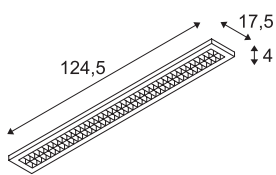

RASTO

ceiling light, LED, 3000K, white, L/W/H 154.5/17.5/4 cm, 4900lm, 44W

The elongated RASTO LED surface-mounted ceiling light with a white painted light body impresses with its clear design and effective lighting properties. The luminaire is fitted with a high-gloss reflector which thus provides a downward radiating, glare-free light for use in offices, corridors, conference rooms and much more. Thanks to the pre-installed LED driver, the RASTO LED surface-mounted ceiling light is ready for direct connection to the 230V mains supply. A suspension set is available as an accessory. This luminaire contains six built-in 7.2W LED lamps.

TECHNICAL DATA

Item no.:	158971
Lamps included	0
Number of different light outlets	1
Primary nominal voltage	220-240V ~50/60Hz mA/V
Secondary power / secondary voltage	700 mA/V
Length	154.5 cm
Width	17.5 cm
Height	4.0 cm
Net weight	3.705 kg
Gross weight	4.354 kg
IP Code	IP 20
Safety class	I
Assembly	Surface
Assembly details	Ceiling with Acc.
Wattage	44 W
Lumen	4900 lm
Colour temperature	3000 Kelvin
Beam angle	85 °
Color	white
CRI	>80
UGR ≤	19
LXXBXX data	70/50