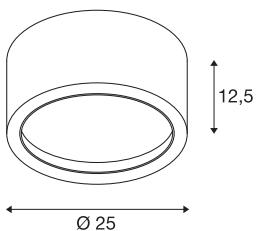

## FERA 25

ceiling light, LED, 3000K, round, white, 1800 lm, max. 21W, including LED driver

The high-voltage LED ceiling light FERA 25 convinces with its simple design and high luminosity. The integrated LED reaches a luminous flux of 1800 lm. Thus, the fitting can be used for general room lighting. Thanks to the built-in LED driver, the light is ready for direct connection to 230V AC.

## TECHNICAL DATA

Item no.:	161461
Lamps included	0
Primary nominal voltage	100-240V ~50/60Hz mA/V
Secondary power / secondary voltage	550 mA/V
Height	12.5 cm
Diameter	25.0 cm
Net weight	1.859 kg
Gross weight	2.264 kg
IP Code	IP 20
Safety class	I
Assembly	Surface
Assembly details	Ceiling
Wattage	21 W
Lumen	2000 lm
Colour temperature	3000 Kelvin
Beam angle	100 °
Color	white
CRI	>80
Binning	6
LXXBXX data	70/50
Service life	20000 h
BIG WHITE Page	289