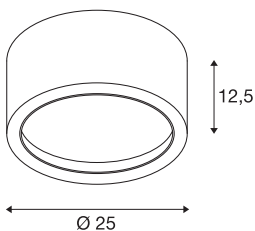

## FERA 25

ceiling light, LED, 3000K, round, silver-grey, 1800 lm, max. 21W, including LED driver

The high-voltage LED ceiling light FERA 25 convinces with its simple design and high luminosity. The integrated LED reaches a luminous flux of 1800 lm. Thus, the fitting can be used for general room lighting. Thanks to the built-in LED driver, the light is ready for direct connection to 230V AC.

## TECHNICAL DATA

Item no.:	161464
Lamps included	0
Primary nominal voltage	100-240V ~50/60Hz mA/V
Secondary power / secondary voltage	550 mA/V
Height	12.5 cm
Diameter	25.0 cm
Net weight	1.838 kg
Gross weight	2.277 kg
IP Code	IP 20
Safety class	I
Assembly	Surface
Assembly details	Ceiling
Wattage	21 W
Lumen	2000 lm
Colour temperature	3000 Kelvin
Beam angle	100 °
Color	grey
CRI	>80
Binning	6
LXXBXX data	70/50
Service life	20000 h
BIG WHITE Page	289