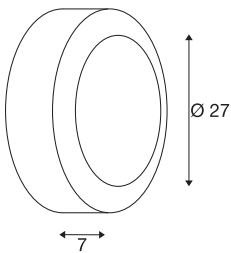

BULAN

outdoor wall and ceiling light, C35, IP44, round, white, frosted glass, max. 60W

Round and aluminium-made wall and ceiling light BULAN which is rated IP44 and thereby suitable for outdoor use. The frosted and glass-made light surface is surrounded by a painted housing. Available in different colour versions, the electrical connection is made directly to 230V mains supply.

TECHNICAL DATA

Item no.:	229071
Socket	E14
Lamp	C35
Number of sockets	1
Lamps included	0
Primary nominal voltage	230V ~50Hz mA/V
Height	7.0 cm
Diameter	27.0 cm
Net weight	1.572 kg
Gross weight	2.16 kg
IP Code	IP 44
Safety class	I
Assembly	Surface
Assembly details	Ceiling,Wall
Wattage	60 W
Color	white
BIG WHITE Page	715