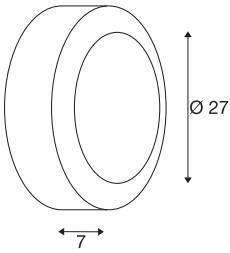

BULAN

outdoor wall and ceiling light, C35, IP44, round, silver-grey, frosted glass, max. 60W

Round and aluminium-made wall and ceiling light BULAN which is rated IP44 and thereby suitable for outdoor use. The frosted and glass-made light surface is surrounded by a painted housing. Available in different colour versions, the electrical connection is made directly to 230V mains supply.

TECHNICAL DATA

Item no.:	229072
Socket	E14
Lamp	C35
Number of sockets	1
Lamps included	0
Primary nominal voltage	230V ~50Hz mA/V
Height	7.0 cm
Diameter	27.0 cm
Net weight	1.539 kg
Gross weight	2.134 kg
IP Code	IP 44
Safety class	I
Assembly	Surface
Assembly details	Ceiling, Wall
Wattage	60 W
Color	grey
BIG WHITE Page	715