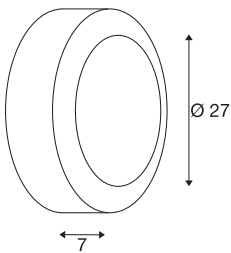

BULAN

outdoor wall and ceiling light, C35, IP44, round, anthracite, frosted glass, max. 60W

Round and aluminium-made wall and ceiling light BULAN which is rated IP44 and thereby suitable for outdoor use. The frosted and glass-made light surface is surrounded by a painted housing. Available in different colour versions, the electrical connection is made directly to 230V mains supply.

TECHNICAL DATA

Item no.:	229075
Socket	E14
Lamp	C35
Number of sockets	1
Lamps included	0
Primary nominal voltage	230V ~50Hz mA/V
Height	7.0 cm
Diameter	27.0 cm
Net weight	1.63 kg
Gross weight	1.943 kg
IP Code	IP 44
Safety class	I
Assembly	Surface
Assembly details	Ceiling, Wall
Wattage	60 W
Color	anthracite
BIG WHITE Page	715