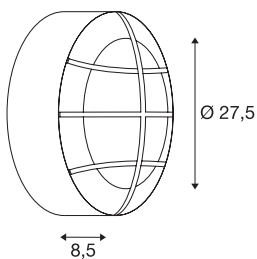

BULAN GRID

outdoor wall and ceiling light, TC-TSE, IP55, round, white, max. 50W

Round and aluminium-made wall and ceiling light BULAN GRID, which is rated IP55 and thereby suitable for outdoor use. The opalescent and PC-made illumination surface of the double-headed luminaire is protected by an even-coloured grid. The electrical connection of the luminaire, which comes in various colours, is made directly to the 230V mains supply.

TECHNICAL DATA

Item no.:	229081
Socket	E27
Number of sockets	2
Lamps included	0
Primary nominal voltage	230V ~50Hz mA/V
Height	8.5 cm
Diameter	27.5 cm
Net weight	1.392 kg
Gross weight	1.686 kg
IP Code	IP 44
Safety class	I
Assembly	Surface
Assembly details	Ceiling, Wall
Wattage	25 W
Color	white
BIG WHITE Page	715