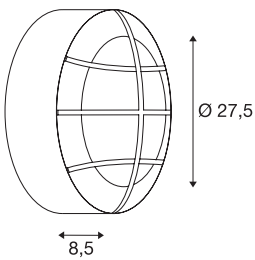

BULAN GRID

outdoor wall and ceiling light, TC-TSE, IP44, round, silver-grey, max. 50W

Round and aluminium-made wall and ceiling light BULAN GRID, which is rated IP44 and thereby suitable for outdoor use. The opalescent and PC-made illumination surface of the double-headed luminaire is protected by an even-coloured grid. The electrical connection of the luminaire, which comes in various colours, is made directly to the 230V mains supply.

TECHNICAL DATA

Item no.:	229084
Socket	E27
Number of sockets	2
Lamps included	0
Primary nominal voltage	230V ~50Hz mA/V
Height	8.5 cm
Diameter	27.5 cm
Net weight	1.398 kg
Gross weight	1.68 kg
IP Code	IP 44
Safety class	I
Assembly	Surface
Assembly details	Ceiling, Wall
Wattage	25 W
Color	grey