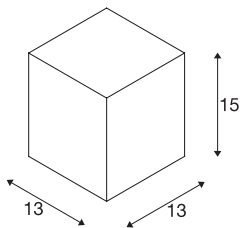

## BIG THEO

outdoor ceiling light, QPAR111, IP44, square, white, max. 75W

The ceiling light of the BIG THEO series is made from aluminium and glass, which covers the lamp. It is suitable for use outdoors thanks to its IP44 protection class. The electrical connection of the luminaire, which comes in various colours, is directly to the 230V mains supply. The BIG THEO series includes alternative wall and ceiling lights with different sockets and can therefore be used universally.

## TECHNICAL DATA

Item no.:	229551
Socket	GU10
Lamp	QPAR111
Number of sockets	1
Lamps included	0
Primary nominal voltage	230V ~50Hz mA/V
Length	13.0 cm
Width	13.0 cm
Height	15.0 cm
Net weight	1.038 kg
Gross weight	1.158 kg
IP Code	IP 44
Safety class	I
Assembly	Surface
Assembly details	Ceiling
Wattage	75 W
Color	white
BIG WHITE Page	709