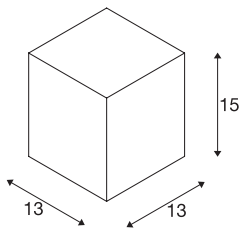

## BIG THEO

outdoor ceiling light, QPAR111, IP44, square, silver-grey, max. 75W

The ceiling light of the BIG THEO series is made from aluminium and glass, which covers the lamp. It is suitable for use outdoors thanks to its IP44 protection class. The electrical connection of the luminaire, which comes in various colours, is directly to the 230V mains supply. The BIG THEO series includes alternative wall and ceiling lights with different sockets and can therefore be used universally.

## TECHNICAL DATA

Item no.:	229554
Socket	GU10
Lamp	QPAR111
Number of sockets	1
Lamps included	0
Primary nominal voltage	230V ~50Hz mA/V
Length	13.0 cm
Width	13.0 cm
Height	15.0 cm
Net weight	1.034 kg
Gross weight	1.143 kg
IP Code	IP 44
Safety class	I
Assembly	Surface
Assembly details	Ceiling
Wattage	75 W
Color	grey
BIG WHITE Page	709