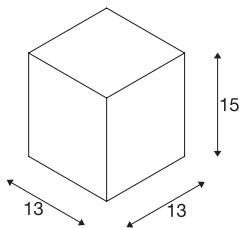

BIG THEO

outdoor ceiling light, QPAR111, IP44, square, anthracite, max. 75W

The ceiling light of the BIG THEO series is made from aluminium and glass, which covers the lamp. It is suitable for use outdoors thanks to its IP44 protection class. The electrical connection of the luminaire, which comes in various colours, is directly to the 230V mains supply. The BIG THEO series includes alternative wall and ceiling lights with different sockets and can therefore be used universally.

TECHNICAL DATA

Item no.:	229555
Socket	GU10
Lamp	QPAR111
Number of sockets	1
Lamps included	0
Primary nominal voltage	230V ~50Hz mA/V
Length	13.0 cm
Width	13.0 cm
Height	15.0 cm
Net weight	1.01 kg
Gross weight	1.183 kg
IP Code	IP 44
Safety class	I
Assembly	Surface
Assembly details	Ceiling
Wattage	75 W
Color	anthracite
BIG WHITE Page	709