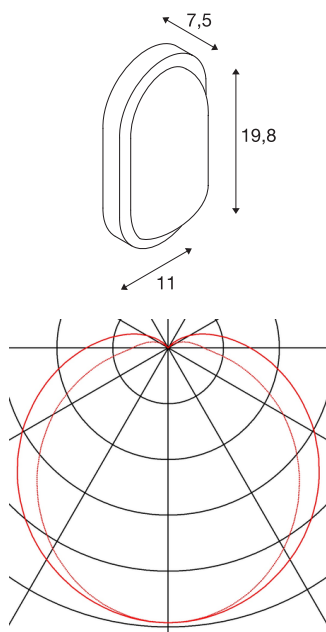

TERANG 2

outdoor wall and ceiling light, LED, 3000K, IP44, oval, white, max. 11W

A new interpretation of the classical construction luminaires for wall and ceiling mounting with a pre-installed powerful LED module. Available with housing colours of white, silver-grey, anthracite and rust, the TERANG 2 XL has frosted round glass, which guarantees homogeneous distribution of its light. With protection class IP44, this luminaire is also designed for use outdoors. Thanks to its pre-installed LED driver, the TERANG 2 is ready for direct connection to a 230V mains supply.

TECHNICAL DATA

Item no.:	229931
Lamps included	0
Primary nominal voltage	220-240V ~50Hz mA/V
Width	19.8 cm
Height	11.0 cm
Depth	7.5 cm
Net weight	0.462 kg
Gross weight	0.554 kg
IP Code	IP 44
Safety class	I
Impact resistance class	IK03
Impact resistance	0,200000000000000001 Joule
Assembly	Surface
Assembly details	Ceiling, Wall
Wattage	11 W
Lumen	680 lm
Colour temperature	3000 Kelvin
Beam angle	120 °
Color	white
CRI	>80
Binning	6
LXXBXX data	70/50

Service life	20000 h
BIG WHITE Page	717

Notes
