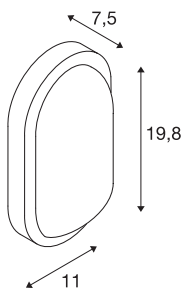

TERANG 2

outdoor wall and ceiling light, LED, 3000K, IP44, oval, anthracite, 11W

A new interpretation of the classical construction luminaires for wall and ceiling mounting with a pre-installed powerful LED module. Available with housing colours of white, silver-grey, anthracite and rust, the TERANG 2 XL has frosted round glass, which guarantees homogeneous distribution of its light. With protection class IP44, this luminaire is also designed for use outdoors. Thanks to its pre-installed LED driver, the TERANG 2 is ready for direct connection to a 230V mains supply.

TECHNICAL DATA

Item no.:	229935
Lamps included	0
Primary nominal voltage	220-240V ~50Hz mA/V
Width	19.8 cm
Height	11.0 cm
Depth	7.5 cm
Net weight	0.466 kg
Gross weight	0.56 kg
IP Code	IP 44
Safety class	I
Impact resistance class	IK03
Assembly	Surface
Assembly details	Ceiling, Wall
Wattage	11 W
Lumen	680 lm
Colour temperature	3000 Kelvin
Beam angle	120 °
Color	anthracite
CRI	>80
Binning	6
LXXBXX data	70/50
Service life	20000 h

BIG WHITE Page	717
----------------	-----

Notes
