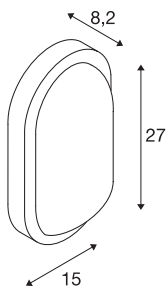

## TERANG 2 XL

outdoor wall and ceiling light, LED, 3000K, IP44, oval, anthracite, 22W

A new interpretation of the classical construction luminaires for wall and ceiling mounting with a pre-installed powerful LED module. Available with housing colours of white, silver-grey, anthracite and rust, the TERANG 2 XL has frosted round glass, which guarantees homogeneous distribution of its light. With protection class IP44, this luminaire is also designed for use outdoors. Thanks to its pre-installed LED driver, the TERANG 2 XL is ready for direct connection to a 230V mains supply.

## TECHNICAL DATA

Item no.:	229945
Lamps included	0
Primary nominal voltage	220-240V ~50Hz mA/V
Width	27.0 cm
Height	15.0 cm
Depth	8.2 cm
Net weight	0.837 kg
Gross weight	0.99 kg
IP Code	IP 44
Safety class	I
Impact resistance class	IK03
Impact resistance	0,3499999999999998 Joule
Assembly	Surface
Assembly details	Ceiling,Wall
Wattage	22 W
Lumen	1300 lm
Colour temperature	3000 Kelvin
Beam angle	120 °
Color	anthracite
CRI	>80
Binning	6
LXXBXX data	70/50

Service life	20000 h
BIG WHITE Page	717

**Notes**

---

---

---

---

---