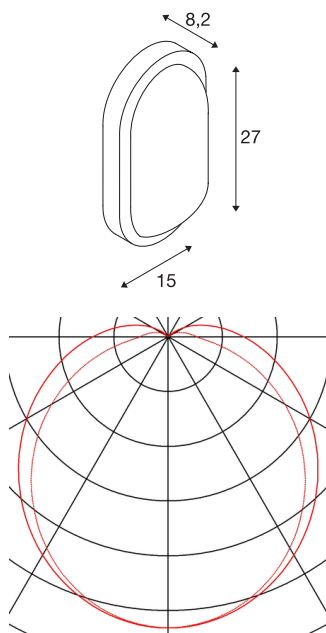

TERANG 2 XL SENSOR

outdoor wall and ceiling light, LED, 3000K, IP44, oval, white, 23W

A new interpretation of the classical construction luminaires for wall and ceiling mounting with a pre-installed powerful LED module. Available in housing colours of white, silver-grey, and anthracite, the TERANG 2 XL SENSOR is provided with a sensor and frosted round glass, which guarantees homogeneous light distribution. With protection class IP44, this luminaire is also designed for use outdoors. Thanks to its pre-installed LED driver, the TERANG 2 XL SENSOR is ready for direct connection to a 230V mains supply.

TECHNICAL DATA

Item no.:	229951
Lamps included	0
Primary nominal voltage	220-240V ~50Hz mA/V
Width	27.0 cm
Height	15.0 cm
Depth	8.2 cm
Net weight	0.868 kg
Gross weight	1.017 kg
IP Code	IP 44
Safety class	I
Impact resistance class	IK03
Assembly	Surface
Assembly details	Ceiling, Wall
Wattage	23 W
Lumen	1300 lm
Colour temperature	3000 Kelvin
Beam angle	120 °
Color	white
CRI	>80
Binning	6
LXXBXX data	70/50
Service life	20000 h

BIG WHITE Page	717
----------------	-----

Notes
