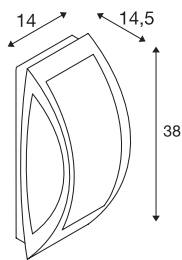

TECHNICAL DATA

Item no.:	230444
Socket	E27
Number of sockets	1
Lamps included	0
Primary nominal voltage	230V ~50Hz mA/V
Width	14.0 cm
Height	38.0 cm
Depth	14.5 cm
Net weight	1.265 kg
Gross weight	1.475 kg
IP Code	IP 54
Safety class	I
Assembly	Surface
Assembly details	Ceiling, Wall
Wattage	25 W
Color	grey
BIG WHITE Page	651