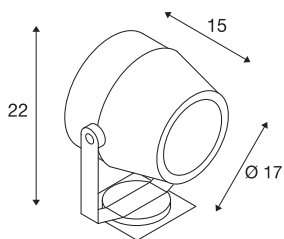

FLAC BEAM

outdoor façade light, LED, 3000K, IP65, stone-grey, with Philips DLMi module 1800lm, 27W

The FLAC BEAM outdoor floodlights are fitted with high-performance LED modules made by Philips. The floodlight is made of aluminium and, thanks to the fitted mounting bracket, is suitable for installation on the wall, ceiling and floor. The electrical connection of the swivelling and tilting floodlight is made using the built-in two metre connection lead which includes an IP protected contact plug directly to the 230V mains supply. The floodlight has IP65 protection class and with approx. 1250 or approx. 1800lm, it is suitable for outdoor use. In addition, a HIT version for discharge lamps is available. This luminaire contains built-in LED lamps.

TECHNICAL DATA

Item no.:	231072
Lamps included	0
Primary nominal voltage	220-240V ~50/60Hz mA/V
Vertical tilting range	170 °
Horizontal rotation range	120 °
Height	22.0 cm
Diameter	17.0 cm
Net weight	2.799 kg
Gross weight	3.198 kg
IP Code	IP 65
Safety class	I
Impact resistance class	IK04
Impact resistance	0,5 Joule
Assembly	Surface
Assembly details	Ceiling, Ground, Wall
Wattage	27 W
Lumen	1800 lm
Colour temperature	3000 Kelvin
Beam angle	60 °
Color	grey
CRI	>80
Binning	3