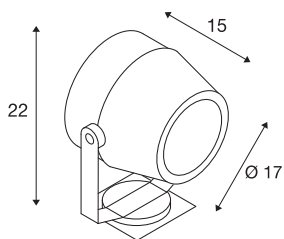

FLAC BEAM

outdoor façade light, LED, 3000K, IP65, stone-grey, with Philips DLMi module 2000lm, 18W

The FLAC BEAM outdoor floodlights are fitted with high-performance LED modules made by Philips. The floodlight is made of aluminium and, thanks to the fitted mounting bracket, is suitable for installation on the wall, ceiling and floor. The electrical connection of the swivelling and tilting floodlight is made using the built-in two metre connection lead which includes an IP protected contact plug directly to the 230V mains supply. The floodlight has IP65 protection class and with approx. 1250 or approx. 1800lm, it is suitable for outdoor use. In addition, a HIT version for discharge lamps is available. This luminaire contains built-in LED lamps.

TECHNICAL DATA

Item no.:	231092
Lamps included	0
Primary nominal voltage	220-240V ~50/60Hz mA/V
Vertical tilting range	170 °
Horizontal rotation range	120 °
Height	22.0 cm
Diameter	17.0 cm
Net weight	2.799 kg
Gross weight	3.198 kg
IP Code	IP 65
Safety class	I
Impact resistance class	IK04
Impact resistance	0,5 Joule
Assembly	Surface
Assembly details	Ceiling, Ground, Wall
Wattage	18 W
Lumen	1250 lm
Colour temperature	3000 Kelvin
Beam angle	60 °
Color	grey
CRI	>80
Binning	3