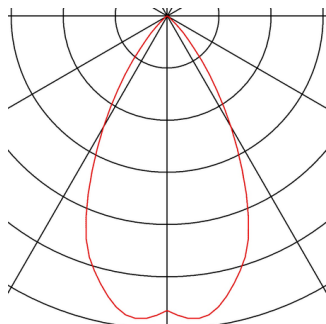

FLAC BEAM

outdoor façade light, LED, 3000K, IP65, stone-grey, with Philips DLMi module 2000lm, 18W

The FLAC BEAM outdoor floodlights are fitted with high-performance LED modules made by Philips. The floodlight is made of aluminium and, thanks to the fitted mounting bracket, is suitable for installation on the wall, ceiling and floor. The electrical connection of the swivelling and tilting floodlight is made using the built-in two metre connection lead which includes an IP protected contact plug directly to the 230V mains supply. The floodlight has IP65 protection class and with approx. 1250 or approx. 1800lm, it is suitable for outdoor use. In addition, a HIT version for discharge lamps is available. This luminaire contains built-in LED lamps.

TECHNICAL DATA

Item no.:	231092
Lamps included	0
Primary nominal voltage	220-240V ~50/60Hz mA/V
Vertical tilting range	170 °
Horizontal rotation range	120 °
Height	22.0 cm
Diameter	17.0 cm
Net weight	2.799 kg
Gross weight	3.198 kg
IP Code	IP 65
Safety class	I
Impact resistance class	IK04
Impact resistance	0,5 Joule
Assembly	Surface
Assembly details	Ceiling, Ground, Wall
Wattage	18 W
Lumen	1250 lm
Colour temperature	3000 Kelvin
Beam angle	60 °
Color	grey
CRI	>80
Binning	3