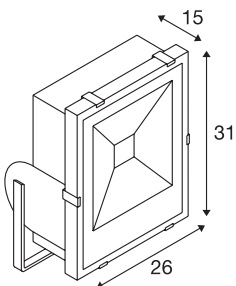

## TECHNICAL DATA

|                                     |                        |
|-------------------------------------|------------------------|
| Item no.:                           | 232380                 |
| Lamps included                      | 0                      |
| Number of different light outlets   | 1                      |
| Primary nominal voltage             | 100-240V ~50/60Hz mA/V |
| Secondary power / secondary voltage | 48 mA/V                |
| Length                              | 26.0 cm                |
| Width                               | 15.0 cm                |
| Height                              | 31.0 cm                |
| Net weight                          | 5.355 kg               |
| Gross weight                        | 6.723 kg               |
| IP Code                             | IP 65                  |
| Safety class                        | I                      |
| Impact resistance class             | IK06                   |
| Impact resistance                   | 1 Joule                |
| Assembly                            | Surface                |
| Assembly details                    | Ground,Wall            |
| Wattage                             | 100 W                  |
| Lumen                               | 10600 lm               |
| Colour temperature                  | 4000 Kelvin            |
| Beam angle                          | 110 °                  |
| Color                               | black                  |
| CRI                                 | >80                    |