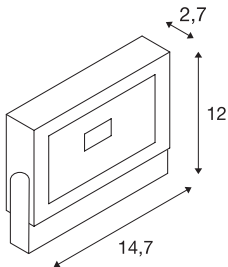

SPOODI 15

outdoor spot, LED, 3000K, IP55, square, black, max. 8.3W

Powerful LED spot SPOODI 15 for illuminating areas and spaces. With a tiltable installation bracket and protection class IP55, the spot is suitable for outdoor installation on the wall or on the floor. By means of the incorporated driver and connection lead with mains plug, the spot supplied ready for direct connection to 230V mains supply.

TECHNICAL DATA

Item no.:	232800
Lamps included	0
Primary nominal voltage	230V ~50Hz mA/V
Vertical tilting range	180 °
Length	14.7 cm
Width	2.7 cm
Height	12.0 cm
Net weight	0.805 kg
Gross weight	0.918 kg
IP Code	IP 55
Safety class	I
Impact resistance class	IK04
Impact resistance	0,5 Joule
Assembly	Surface
Assembly details	Ceiling, Ground, Wall
Wattage	10 W
Lumen	760 lm
Colour temperature	3000 Kelvin
Beam angle	90 °
Color	black
CRI	>80
Binning	6

LXXBXX data	70/50
Service life	30000 h

Accessories

234340	Wall bracket , for Outdoor Beam and MI-LOX floodlight, black, 50cm
234350	WALL BRACKET , for SPOODI 15/20/31, black, 80 cm
900011	PLASTIC EARTH SPIKE , black, length 17.5cm