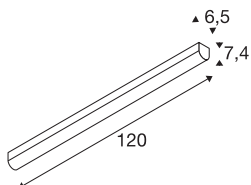

## BENA

ceiling light, LED, 3000K, white, L/W/H 120/6.5/7.4 cm

The BENA LED 120 wall and ceiling light is a professional luminaire for surface mounting. There is a 28 Watt LED within the white frame which provides the necessary illumination strength. The luminaire is ideal for modern furnishings due to its functional light, and is optionally available in cold and warm white. Thanks to the built-in LED driver, the BENA LED 120 wall and ceiling light is ready for direct connection to the 230V mains power supply.

## TECHNICAL DATA

Item no.:	631337
Lamps included	0
Number of different light outlets	1
Primary nominal voltage	220-240V ~50/60Hz mA/V
Secondary power / secondary voltage	700 mA/V
Length	120.0 cm
Width	6.5 cm
Height	7.4 cm
Net weight	1.898 kg
Gross weight	2.154 kg
IP Code	IP 20
Safety class	I
Assembly	Surface
Assembly details	Ceiling, Wall
Wattage	28 W
Lumen	3200 lm
Colour temperature	3000 Kelvin
Beam angle	120 °
Color	white
CRI	>80
Binning	6
LXXBXX data	70/50