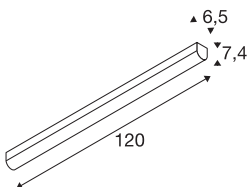

BENA

ceiling light, LED, 4000K, white, L/W/H 120/6.5/7.4 cm

The BENA LED 120 wall and ceiling light is a professional luminaire for surface mounting. There is a 28 Watt LED within the white frame which provides the necessary illumination strength. The luminaire is ideal for modern furnishings due to its functional light, and is optionally available in cold and warm white. Thanks to the built-in LED driver, the BENA LED 120 wall and ceiling light is ready for direct connection to the 230V mains power supply.

TECHNICAL DATA

Item no.:	631347
Lamps included	0
Number of different light outlets	1
Primary nominal voltage	220-240V ~50/60Hz mA/V
Secondary power / secondary voltage	700 mA/V
Length	120.0 cm
Width	6.5 cm
Height	7.4 cm
Net weight	1.963 kg
Gross weight	2.226 kg
IP Code	IP 20
Safety class	I
Assembly	Surface
Assembly details	Ceiling, Wall
Wattage	28 W
Lumen	3400 lm
Colour temperature	4000 Kelvin
Beam angle	120 °
Color	white
CRI	>80
Binning	6
LXXBXX data	70/50