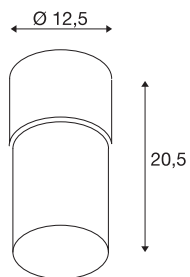

ROX ACRYL CEILING

E27, outdoor ceiling light, brushed aluminium, max. 20W, IP44

The ceiling light of the ROX ACRYL series is made from brushed aluminium and opalescent acrylic, which completely covers the lamp(s). It is suitable for use outdoors thanks to its IP44 protection class. The electrical connection is made directly to the 230V mains supply. The ROX ACRYL series also includes wall lights and floor stands and can therefore be used universally.

TECHNICAL DATA

Item no.:	1000338
Socket	E27
Number of sockets	1
Primary nominal voltage	230V ~50Hz mA/V
Height	20.5 cm
Diameter	12.5 cm
Net weight	0.857 kg
Gross weight	0.994 kg
IP Code	IP 44
Safety class	I
Impact resistance class	IK02
Impact resistance	0,200000000000000001 Joule
Assembly	Surface
Assembly details	Ceiling
Wattage	20 W
Color	aluminium