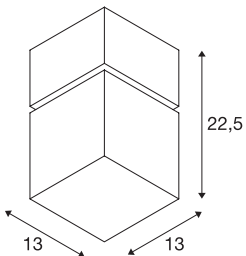

## SQUARE CEILING

E27, outdoor ceiling light, stainless steel 304, max. 20-W, IP44

The ceiling lights in the SQUARE series consist of stainless steel 304 and an opal acrylic cube which contains the bulb. It is suitable for use outdoors thanks to its IP44 protection class. The electrical connection is made directly to the 230V mains supply.

## TECHNICAL DATA

Item no.:	1000337
Socket	E27
Number of sockets	1
Primary nominal voltage	220-240V ~50/60Hz mA/V
Length	13.0 cm
Width	13.0 cm
Height	22.5 cm
Net weight	1.013 kg
Gross weight	1.29 kg
IP Code	IP 44
Safety class	I
Impact resistance class	IK02
Impact resistance	0,200000000000000001 Joule
Assembly	Surface
Assembly details	Wall
Wattage	20 W
Color	stainless steel