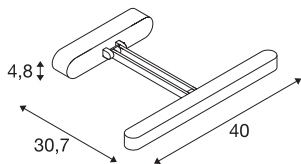

VINCELLI D WL

LED indoor display fitting, long, bamboo 2700K

The VINCELLI D wall light allows you to individually align the lamp head. The perfect combination of bamboo and steel allows the luminaire to fit seamlessly into a variety of different furnishing styles. Equipped with a built-in switch, the wall light has a dimmable SMD LED and, thanks to its integrated LED driver, comes ready for direct connection to the 230V mains supply.

TECHNICAL DATA

Item no.:	1002067
Lamps included	0
Number of different light outlets	1
Primary nominal voltage	220-240V ~50/60Hz mA/V
Secondary power / secondary voltage	350 mA/V
Vertical tilting range	180 °
Length	40.0 cm
Width	4.8 cm
Height	30.7 cm
Net weight	1.004 kg
Gross weight	1.379 kg
IP Code	IP 20
Safety class	I
Assembly	Surface
Assembly details	Wall
Dimming technology	Leading edge
Wattage	11 W
Lumen	500 lm
Colour temperature	2700 Kelvin
Beam angle	120 °
Color	anthracite
CRI	>80