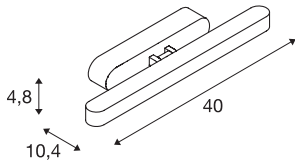

VINCCELLI D WL

LED indoor display fitting, short, bamboo 2700K

The bamboo and steel VINCCELLI D has an individual lamp head adjusting facility. Equipped with a built-in switch, the wall light has a dimmable SMD LED and, thanks to its integrated LED driver, comes ready for direct connection to the 230V mains supply.

TECHNICAL DATA

Item no.:	1002066
Lamps included	0
Number of different light outlets	1
Primary nominal voltage	220-240V ~50/60Hz mA/V
Secondary power / secondary voltage	350 mA/V
Vertical tilting range	160 °
Length	40.0 cm
Width	4.8 cm
Height	10.4 cm
Net weight	0.912 kg
Gross weight	1.09 kg
IP Code	IP 20
Safety class	I
Assembly	Surface
Assembly details	Wall
Dimming technology	Leading edge
Wattage	11 W
Lumen	500 lm
Colour temperature	2700 Kelvin
Beam angle	120 °
Color	anthracite
CRI	>80