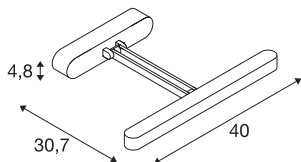

## VINCELLI 2

display fitting LED, 2700K, dark bamboo, 11W

VINCELLI 2 DISPLAY allows you to individually align the lamp head. Thanks to the perfect combination of bamboo and steel, the luminaire fits seamlessly into a variety of different furnishing styles. Equipped with a built-in switch, the wall light has a dimmable SMD LED and, thanks to its integrated LED driver, comes ready for direct connection to the 230V mains supply.

### TECHNICAL DATA

Item no.:	156297
Lamps included	0
Number of different light outlets	1
Primary nominal voltage	220-240V ~50/60Hz mA/V
Secondary power / secondary voltage	350 mA/V
Vertical tilting range	180 °
Length	40.0 cm
Width	4.8 cm
Height	30.7 cm
Net weight	1.019 kg
Gross weight	1.396 kg
IP Code	IP 20
Safety class	I
Assembly	Surface
Assembly details	Wall
Dimming technology	Leading edge
Wattage	11 W
Lumen	500 lm
Colour temperature	2700 Kelvin
Beam angle	120 °
Color	anthracite
CRI	>80