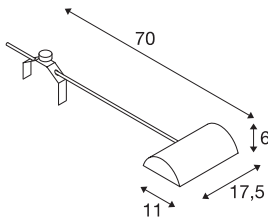

NEPRO DISPLAY

wall light, QT-DE12, silver-grey/chrome, max. 300W

Adjustable high-voltage display luminaire NEPRO DISPLAY. The fitting is made from aluminium and equipped with a R7s socket for halogen bars which is covered by clear glass. A display clamp for simplified assembly is included. Delivered with connection lead, switch and mains plug the electrical connection is made directly via 230V mains supply. We additionally offer a pipe kit for simplified mounting on pipes and crossbars with diameters from 32 to 42 mm.

TECHNICAL DATA

Item no.:	146472
Socket	R7s 118mm
Lamp	QT-DE12
Number of sockets	1
Lamps included	0
Primary nominal voltage	230V ~50Hz mA/V
Tilt range	90 °
Horizontal rotation range	350 °
Length	70.0 cm
Width	11.0 cm
Height	6.0 cm
Net weight	1.232 kg
Gross weight	1.71 kg
IP Code	IP 20
Safety class	I
Impact resistance class	IK03
Impact resistance	0,3499999999999998 Joule
Wattage	300 W
Color	grey
BIG WHITE Page	276