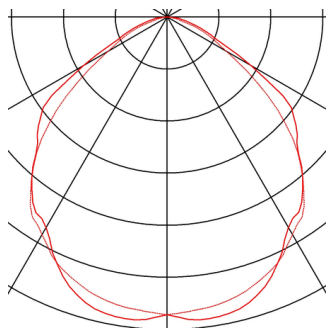

NEPRO DISPLAY

wall light, QT-DE12, silver-grey/chrome, max. 300W

Adjustable high-voltage display luminaire NEPRO DISPLAY. The fitting is made from aluminium and equipped with a R7s socket for halogen bars which is covered by clear glass. A display clamp for simplified assembly is included. Delivered with connection lead, switch and mains plug the electrical connection is made directly via 230V mains supply. We additionally offer a pipe kit for simplified mounting on pipes and crossbars with diameters from 32 to 42 mm.

TECHNICAL DATA

Item no.:	146472
Socket	R7s 118mm
Lamp	QT-DE12
Number of sockets	1
Lamps included	0
Primary nominal voltage	230V ~50Hz mA/V
Tilt range	90 °
Horizontal rotation range	350 °
Length	70.0 cm
Width	11.0 cm
Height	6.0 cm
Net weight	1.232 kg
Gross weight	1.71 kg
IP Code	IP 20
Safety class	I
Impact resistance class	IK03
Impact resistance	0,3499999999999998 Joule
Wattage	300 W
Color	grey
BIG WHITE Page	276