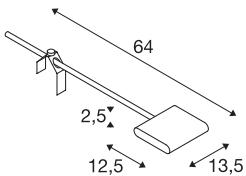

KARPO TL

LED Indoor display fitting, white, 3000K

LENITO series modern 240V LED display spotlight. The premium LEDs are within the grid. This rotating and swivelling luminaire is available in different colours, and provides wide, homogeneous illumination. The screw clamp has a wing nut for ease of installation. There is also a switch on the connection lead.

TECHNICAL DATA

Item no.:	1001464
Primary nominal voltage	220-240V ~50/60Hz mA/V
Secondary power / secondary voltage	160 mA/V
Vertical tilting range	180 °
Horizontal rotation range	360 °
Length	64.0 cm
Width	13.5 cm
Height	2.5 cm
Net weight	0.91 kg
Gross weight	0.974 kg
IP Code	IP 20
Safety class	I
Impact resistance class	IK03
Impact resistance	0,3499999999999998 Joule
Assembly	Mobile
Wattage	23 W
Lumen	2500 lm
Colour temperature	3000 Kelvin
Beam angle	170 °
Color	white
CRI	>80
Binning	6