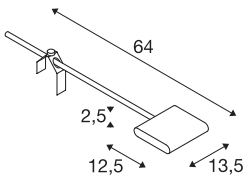

KARPO TL

LED Indoor display fitting, black, 3000K

LENITO series modern 240V LED display spotlight. The premium LEDs are within the grid. This rotating and swivelling luminaire is available in different colours, and provides wide, homogeneous illumination. The screw clamps has a wing nut for ease of installation. There is also a switch on the connection lead.

TECHNICAL DATA

Item no.:	1001465
Primary nominal voltage	220-240V ~50/60Hz mA/V
Secondary power / secondary voltage	160 mA/V
Vertical tilting range	180 °
Horizontal rotation range	360 °
Length	64.0 cm
Width	13.5 cm
Height	2.5 cm
Net weight	0.905 kg
Gross weight	1.069 kg
IP Code	IP 20
Safety class	I
Impact resistance class	IK03
Impact resistance	0,3499999999999998 Joule
Assembly	Mobile
Wattage	23 W
Lumen	2350 lm
Colour temperature	3000 Kelvin
Beam angle	170 °
Color	black
CRI	>80
Binning	6