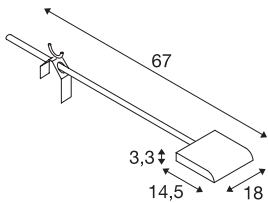

MALO Display WL

LED indoor display fitting, silver-grey, 4000K, 120°

MALO series modern 240V LED display spot. The neutral white premium LED is located within the light surface. This rotating and swivelling luminaire is available in different colours, and provides wide, homogeneous illumination. The screw clamps has a wing nut for ease of installation.

TECHNICAL DATA

Item no.:	1001857
Primary nominal voltage	230V ~50Hz mA/V
Vertical tilting range	90 °
Horizontal rotation range	360 °
Length	67.0 cm
Width	18.0 cm
Height	3.3 cm
Net weight	1.318 kg
Gross weight	1.982 kg
IP Code	IP 20
Safety class	I
Impact resistance class	IK03
Impact resistance	0,3499999999999998 Joule
Assembly	Mobile
Wattage	23 W
Lumen	1600 lm
Colour temperature	4000 Kelvin
Beam angle	90 °
Color	grey
CRI	>80
Binning	5
LXXBXX data	70/50

Service life	30000 h
BIG WHITE Page	276

Notes
