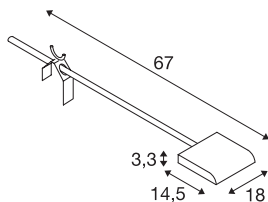

MALO Display WL

LED indoor display fitting, white, 4000K, 120°

MALO series modern 240V LED display spot. The neutral white premium LED is located within the light surface. This rotating and swivelling luminaire is available in different colours, and provides wide, homogeneous illumination. The screw clamps has a wing nut for ease of installation.

TECHNICAL DATA

Item no.:	1001858
Primary nominal voltage	230V ~50Hz mA/V
Vertical tilting range	90 °
Horizontal rotation range	360 °
Length	67.0 cm
Width	18.0 cm
Height	3.3 cm
Net weight	1.323 kg
Gross weight	1.988 kg
IP Code	IP 20
Safety class	I
Impact resistance class	IK03
Impact resistance	0,34999999999999998 Joule
Assembly	Mobile
Wattage	23 W
Lumen	1600 lm
Colour temperature	4000 Kelvin
Beam angle	90 °
Color	white
CRI	>80
Binning	5
LXXBXX data	70/50

Service life	30000 h
BIG WHITE Page	276

Notes
