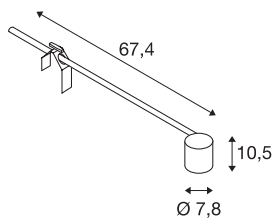

## SPOT DISPLAY E27

### Indoor display fitting black

E27 SPOT rotating and tilting 240V display spotlight. The luminaire made of aluminium is suitable for halogen and LED bulbs thanks to the incorporated E27 socket.

## TECHNICAL DATA

Item no.:	1002985
Socket	E27
Lamp	LED E27
Number of sockets	1
Lamps included	0
Primary nominal voltage	220-240V ~50/60Hz mA/V
Length	67.4 cm
Width	7.8 cm
Height	10.5 cm
Net weight	0.806 kg
Gross weight	1.1 kg
IP Code	IP 20
Safety class	I
Impact resistance class	IK03
Impact resistance	0,3499999999999998 Joule
Assembly	Mobile
Wattage	18.5 W
Color	black
BIG WHITE Page	273