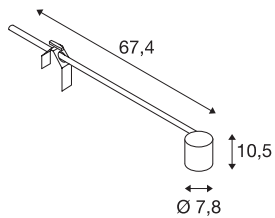

SPOT DISPLAY E27

Indoor display fitting white

E27 SPOT rotating and tilting 240V display spotlight. The luminaire made of aluminium is suitable for halogen and LED bulbs thanks to the incorporated E27 socket.

TECHNICAL DATA

Item no.:	1002986
Socket	E27
Lamp	LED E27
Number of sockets	1
Lamps included	0
Primary nominal voltage	220-240V ~50/60Hz mA/V
Length	67.4 cm
Width	7.8 cm
Height	10.5 cm
Net weight	0.803 kg
Gross weight	1.098 kg
IP Code	IP 20
Safety class	I
Impact resistance class	IK03
Impact resistance	0,3499999999999998 Joule
Assembly	Mobile
Wattage	18.5 W
Color	white
BIG WHITE Page	273