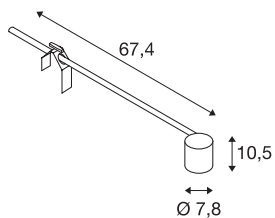

SPOT DISPLAY E27

Indoor display fitting grey

E27 SPOT rotating and tilting 240V display spotlight. The luminaire made of aluminium is suitable for halogen and LED bulbs thanks to the incorporated E27 socket.

TECHNICAL DATA

Item no.:	1002987
Socket	E27
Lamp	LED E27
Number of sockets	1
Lamps included	0
Primary nominal voltage	220-240V ~50/60Hz mA/V
Length	67.4 cm
Width	7.8 cm
Height	10.5 cm
Net weight	0.792 kg
Gross weight	1.088 kg
IP Code	IP 20
Safety class	I
Impact resistance class	IK03
Impact resistance	0,3499999999999998 Joule
Assembly	Mobile
Wattage	18.5 W
Color	grey
BIG WHITE Page	273