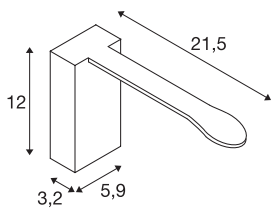

## TECHNICAL DATA

Item no.:	133940
Lamps included	0
Primary nominal voltage	220-240V ~50/60Hz mA/V
Secondary power / secondary voltage	500 mA/V
Width	5.9 cm
Height	12.0 cm
Depth	21.5 cm
Net weight	0.377 kg
Gross weight	0.525 kg
IP Code	IP 20
Safety class	I
Assembly	Surface
Assembly details	Wall
Dimming technology	Leading edge
Wattage	11 W
Lumen	490 lm
Colour temperature	3000 Kelvin
Beam angle	120 °
Color	black
CRI	>90
Binning	6
LXXBXX data	70/50