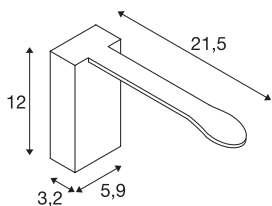

### TECHNICAL DATA

Item no.:	133941
Lamps included	0
Primary nominal voltage	220-240V ~50/60Hz mA/V
Secondary power / secondary voltage	500 mA/V
Width	5.9 cm
Height	12.0 cm
Depth	21.5 cm
Net weight	0.378 kg
Gross weight	0.529 kg
IP Code	IP 20
Safety class	I
Assembly	Surface
Assembly details	Wall
Dimming technology	Leading edge
Wattage	11 W
Lumen	490 lm
Colour temperature	3000 Kelvin
Beam angle	120 °
Color	white
CRI	>90
Binning	6
LXXBXX data	70/50