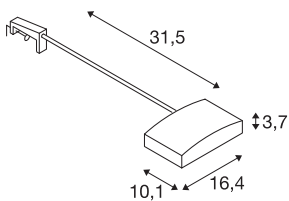

DISPLAY

wall light, LED, 4000K, silver-grey, 16W, incl. power supply and plug

Rotatable and tiltable 240V display fitting DISPLAY. The luminaire is made from aluminium and plastic. Several powerful SMD LEDs are embedded in the lamp head. The luminaire available in two colours of light is installed with the help of the display clamp included in the package. By means of the incorporated driver and connection lead with mains plug, it is supplied ready for direct connection to 230V mains supply.

TECHNICAL DATA

Item no.:	170401
Lamps included	0
Primary nominal voltage	230V ~50Hz mA/V
Secondary power / secondary voltage	24 mA/V
Vertical tilting range	80 °
Horizontal rotation range	320 °
Net weight	0.743 kg
Gross weight	0.909 kg
IP Code	IP 20
Safety class	II
Impact resistance class	IK03
Impact resistance	0,3499999999999998 Joule
Wattage	16 W
Lumen	1100 lm
Colour temperature	4000 Kelvin
Beam angle	120 °
Color	grey
CRI	>80
LXXBXX data	70/50
Service life	15000 h