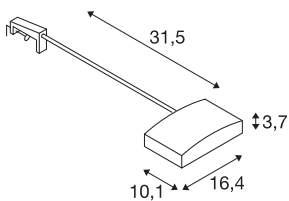

DISPLAY

wall light, LED, 3000K, silver-grey, 16W, incl. power supply and plug

Rotatable and tiltable 240V display fitting DISPLAY. The luminaire is made from aluminium and plastic. Several powerful SMD LEDs are embedded in the lamp head. The luminaire available in two colours of light is installed with the help of the display clamp included in the package. By means of the incorporated driver and connection lead with mains plug, it is supplied ready for direct connection to 230V mains supply.

TECHNICAL DATA

Item no.:	170402
Lamps included	0
Primary nominal voltage	230V ~50Hz mA/V
Secondary power / secondary voltage	24 mA/V
Net weight	0.736 kg
Gross weight	0.896 kg
IP Code	IP 20
Safety class	II
Impact resistance class	IK03
Impact resistance	0,3499999999999998 Joule
Wattage	16 W
Lumen	1060 lm
Colour temperature	3000 Kelvin
Beam angle	120 °
Color	grey
CRI	>80
LXXBXX data	70/50
Service life	15000 h