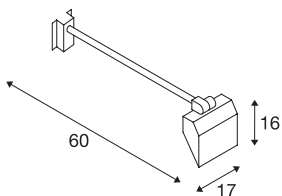

TODAY

display spot, LED, 4000K, IP55, black

The powerful display fitting TODAY is made of painted aluminium which covers the built-in LED. The lamp head can be tilted and is mounted on a straight beam. With protection class IP55, it is suitable for outdoor use. The electrical connection of the luminaire, which comes in black and white, is made directly to the 230V mains supply. This luminaire has a built-in, powerful 29W LED lamp.

TECHNICAL DATA

Item no.:	227700
Lamps included	0
Primary nominal voltage	220-240V ~50/60Hz mA/V
Secondary power / secondary voltage	640 mA/V
Vertical tilting range	90 °
Width	17.0 cm
Height	19.5 cm
Depth	60.0 cm
Net weight	1.558 kg
Gross weight	1.868 kg
IP Code	IP 55
Safety class	I
Impact resistance class	IK02
Impact resistance	0,20000000000000001 Joule
Assembly	Surface
Assembly details	Wall
Wattage	29 W
Lumen	2800 lm
Colour temperature	4000 Kelvin
Beam angle	140 °
Color	black
CRI	>70