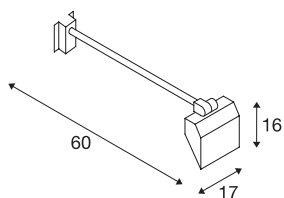

## TODAY

display spot, LED, 4000K, IP55, white

The powerful display fitting TODAY is made of painted aluminium which covers the built-in LED. The lamp head can be tilted and is mounted on a straight beam. With protection class IP55, it is suitable for outdoor use. The electrical connection of the luminaire, which comes in black and white, is made directly to the 230V mains supply. This luminaire has a built-in, powerful 29W LED lamp.

## TECHNICAL DATA

Item no.:	227701
Lamps included	0
Primary nominal voltage	220-240V ~50/60Hz mA/V
Secondary power / secondary voltage	640 mA/V
Vertical tilting range	90 °
Width	17.0 cm
Height	19.5 cm
Depth	60.0 cm
Net weight	1.54 kg
Gross weight	1.849 kg
IP Code	IP 55
Safety class	I
Impact resistance class	IK02
Impact resistance	0,20000000000000001 Joule
Assembly	Surface
Assembly details	Wall
Wattage	29 W
Lumen	2800 lm
Colour temperature	4000 Kelvin
Beam angle	140 °
Color	white
CRI	>70