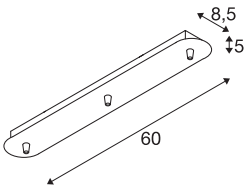

## FITU triple ceiling plate

long, white

The long FITU ceiling plate is available in various colour variants with three or five outlets, and can be combined with any FITU E27 pendants. Delivered with corresponding strain relief.

### TECHNICAL DATA

Item no.:	1001819
Nominal voltage	230V ~50Hz V
Length	60.0 cm
Width	8.5 cm
Height	5.0 cm
Net weight	1.065 kg
Gross weight	1.385 kg
IP Code	IP 20
Safety class	I
Assembly	Surface
Assembly details	Ceiling
Color	white
BIG WHITE Page	98