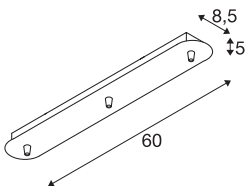

FITU triple canopy

long, soft gold

The long FITU ceiling plate is available in various colour variants with three or five outlets, and can be combined with any FITU E27 pendants. Delivered with corresponding strain relief.

TECHNICAL DATA

Item no.:	1002264
Nominal voltage	230V ~50Hz V
Length	60.0 cm
Width	8.5 cm
Height	5.0 cm
Net weight	1.052 kg
Gross weight	1.377 kg
IP Code	IP 20
Safety class	I
Assembly	Surface
Assembly details	Ceiling
Color	gold
BIG WHITE Page	98