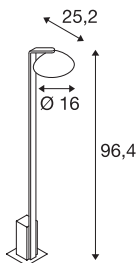

MALU Pole

LED outdoor floor stand, anthracite, IP44, 3000K

The MALU family luminaires, which are made of aluminium, provide solutions for the ceiling, wall and standing light areas. Thanks to its IP55 protection class, the luminaires are suitable for outdoor use. The electrical connection is made directly to the 230V mains supply. The unusual lamp head means that the built-in LED has particularly wide light distribution.

TECHNICAL DATA

Item no.:	1002158
Number of different light outlets	1
Primary nominal voltage	220-240V ~50/60Hz mA/V
Length	25.2 cm
Width	16.0 cm
Height	96.4 cm
Net weight	1.695 kg
Gross weight	3.748 kg
IP Code	IP 55
Safety class	I
Impact resistance class	IK03
Assembly	Surface
Assembly details	Ground
Number of through-wires	100
Wattage	9.2 W
Lumen	360 lm
Colour temperature	3000 Kelvin
Beam angle	100 °
Color	anthracite
CRI	>80
Binning	5
LXXBXX data	70/50

Service life	35000 h
Ambient temperature	25 °C
BIG WHITE Page	606

Notes
