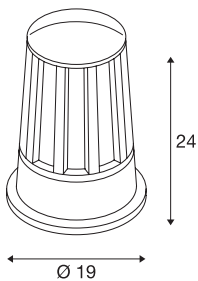

CONE

outdoor floor stand, A60, IP54, anthracite, max. 100W

The conical floor stand CONE for outdoor use is made from aluminium. The lamp cover consists of structured and transparent glass. The option of through-wiring facilitates outdoor installation. Two colour versions are available with the IP54 protection class.

TECHNICAL DATA

Item no.:	230435
Socket	E27
Number of sockets	1
Lamps included	0
Primary nominal voltage	220-240V ~50/60Hz mA/V
Height	24.0 cm
Diameter	19.0 cm
Net weight	2.507 kg
Gross weight	2.777 kg
IP Code	IP 54
Safety class	I
Impact resistance class	IK05
Impact resistance	0,6999999999999996 Joule
Assembly	Surface
Assembly details	Ground
Wattage	100 W
Color	anthracite
BIG WHITE Page	569