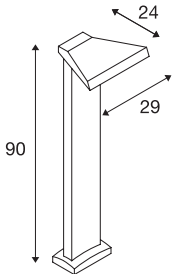

TRAPECCO

outdoor floor stand, LED, 3000K, anthracite, 10W

The trapezoidal TRAPECCO LED wall light generates a homogeneous lighting effect downwards. The product is ready to be connected directly to the 230V mains supply.

TECHNICAL DATA

| | |
|-------------------------|-----------------|
| Item no.: | 231765 |
| Lamps included | 0 |
| Primary nominal voltage | 230V ~50Hz mA/V |
| Length | 29.0 cm |
| Width | 24.0 cm |
| Height | 90.0 cm |
| Net weight | 3.441 kg |
| Gross weight | 3.942 kg |
| IP Code | IP 44 |
| Safety class | I |
| Assembly | Surface |
| Assembly details | Ground |
| Wattage | 10 W |
| Lumen | 850 lm |
| Colour temperature | 3000 Kelvin |
| Beam angle | 100 ° |
| Color | anthracite |
| CRI | >80 |
| Binning | 6 |
| LXXBXX data | 70/50 |
| Service life | 20000 h |
| BIG WHITE Page | 606 |