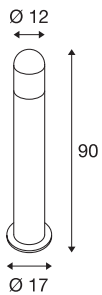

C-POL

outdoor floor stand, TC-(D,H,T,Q)SE, IP54, anthracite, max. 24W

The C-POL series floor stand made from aluminium provides glare-free illumination by the construction of the incorporated grid. It is suitable for use outdoors thanks to its IP44 protection class. The C-POL series also contains a wall light and can therefore be used universally. As an option a connection box for safe electrical connection to the round luminaire upright, is available. The connection of the luminaire is made to the 230V mains supply.

TECHNICAL DATA

Item no.:	231475
Socket	E27
Number of sockets	1
Lamps included	0
Primary nominal voltage	230V ~50Hz mA/V
Height	90.0 cm
Diameter	12.0 cm
Net weight	2.983 kg
Gross weight	3.738 kg
IP Code	IP 54
Safety class	I
Impact resistance class	IK03
Assembly	Surface
Assembly details	Ground
Wattage	24 W
Color	anthracite
BIG WHITE Page	583